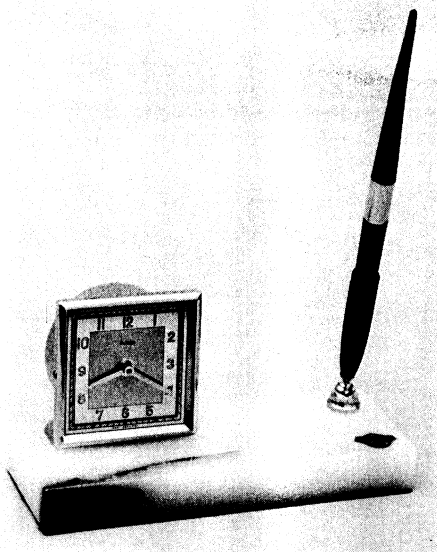

256MC - PEN BASE — CLOCK